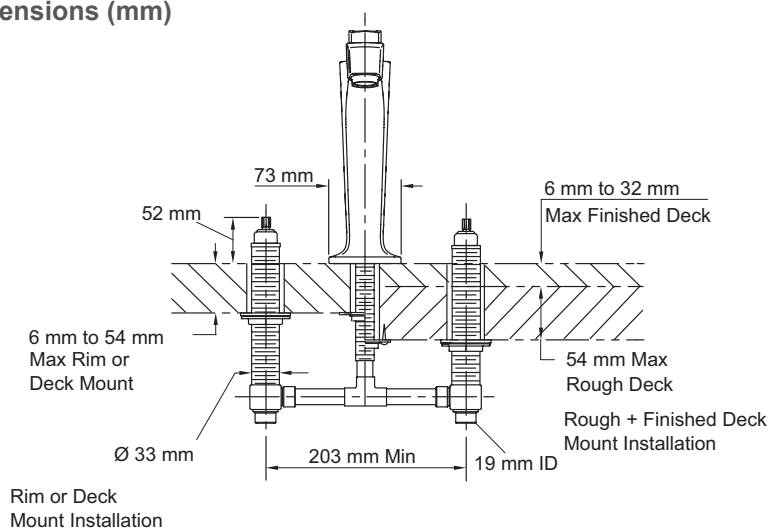

Notes:

Dimensions (mm)