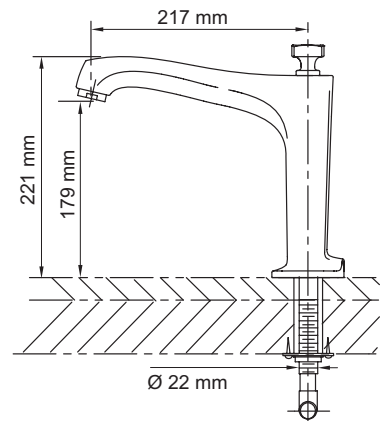

Margaux 3 Hole Deck Mount Bath Filler

Product Description: Margaux 3 hole deck-mount bath filler, cross and lever handle options

Product Code: 16237W-3-CP Lever
16237W-4-CP Cross

Product Dimensions: Taps H132 x 64 mm
Outlet H221 x W217 mm

Colour/Finish: Polished Chrome

Material: Brass

Recommended Pressure (bar): 0.5

Product Weight (kg): 5.67

Fixings Included: Yes

Guarantee (Years): 5

Additional Information: Brass Valve Body, Chrome Finish

Notes:

Dimensions (mm)

Kohler UK

Sales Tel: +44 (0) 844 571 0048 Fax: +44 (0) 844 571 1001
Technical Tel: +44 (0) 151 606 5034 Fax: +44 (0) 151 638 0303
www.kohler.co.uk

THE BOLD LOOK
OF **KOHLER**®

Margaux 3 Hole Deck Mount Bath Filler