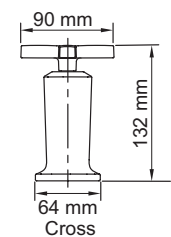

Margaux 3 Hole Deck Mount Bath Filler

Product Description: Margaux 3 hole deck-mount bath filler, cross and lever handle options

Product Code: 16237W-3-CP Lever
16237W-4-CP Cross

Product Dimensions: Taps H132 x 64 mm
Outlet H221 x W217 mm

Colour/Finish: Polished Chrome

Material: Brass

Recommended Pressure (bar): 0.5

Product Weight (kg): 5.67

Fixings Included: Yes

Guarantee (Years): 5

Additional Information: Brass Valve Body, Chrome Finish

Notes:

Dimensions (mm)

Kohler UK

Sales Tel: +44 (0) 844 571 0048 Fax: +44 (0) 844 571 1001
Technical Tel: +44 (0) 151 606 5034 Fax: +44 (0) 151 638 0303
www.kohler.co.uk

THE BOLD LOOK
OF **KOHLER**®

Margaux 3 Hole Deck Mount Bath Filler