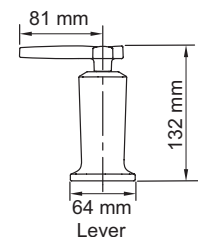

Margaux 3 Hole Deck Mount Bath Filler

Product Description: Margaux 3 hole deck-mount bath filler, cross and lever handle options

Product Code: 16237W-3-CP Lever
16237W-4-CP Cross

Product Dimensions: Taps H132 x 64 mm
Outlet H221 x W217 mm

Colour/Finish: Polished Chrome

Material: Brass

Recommended Pressure (bar): 0.5

Product Weight (kg): 5.67

Fixings Included: Yes

Guarantee (Years): 5

Additional Information: Brass Valve Body, Chrome Finish

Notes:

Dimensions (mm)

Kohler UK

Sales Tel: +44 (0) 844 571 0048 Fax: +44 (0) 844 571 1001
Technical Tel: +44 (0) 151 606 5034 Fax: +44 (0) 151 638 0303
www.kohler.co.uk

THE BOLD LOOK
OF **KOHLER**®

Margaux 3 Hole Deck Mount Bath Filler